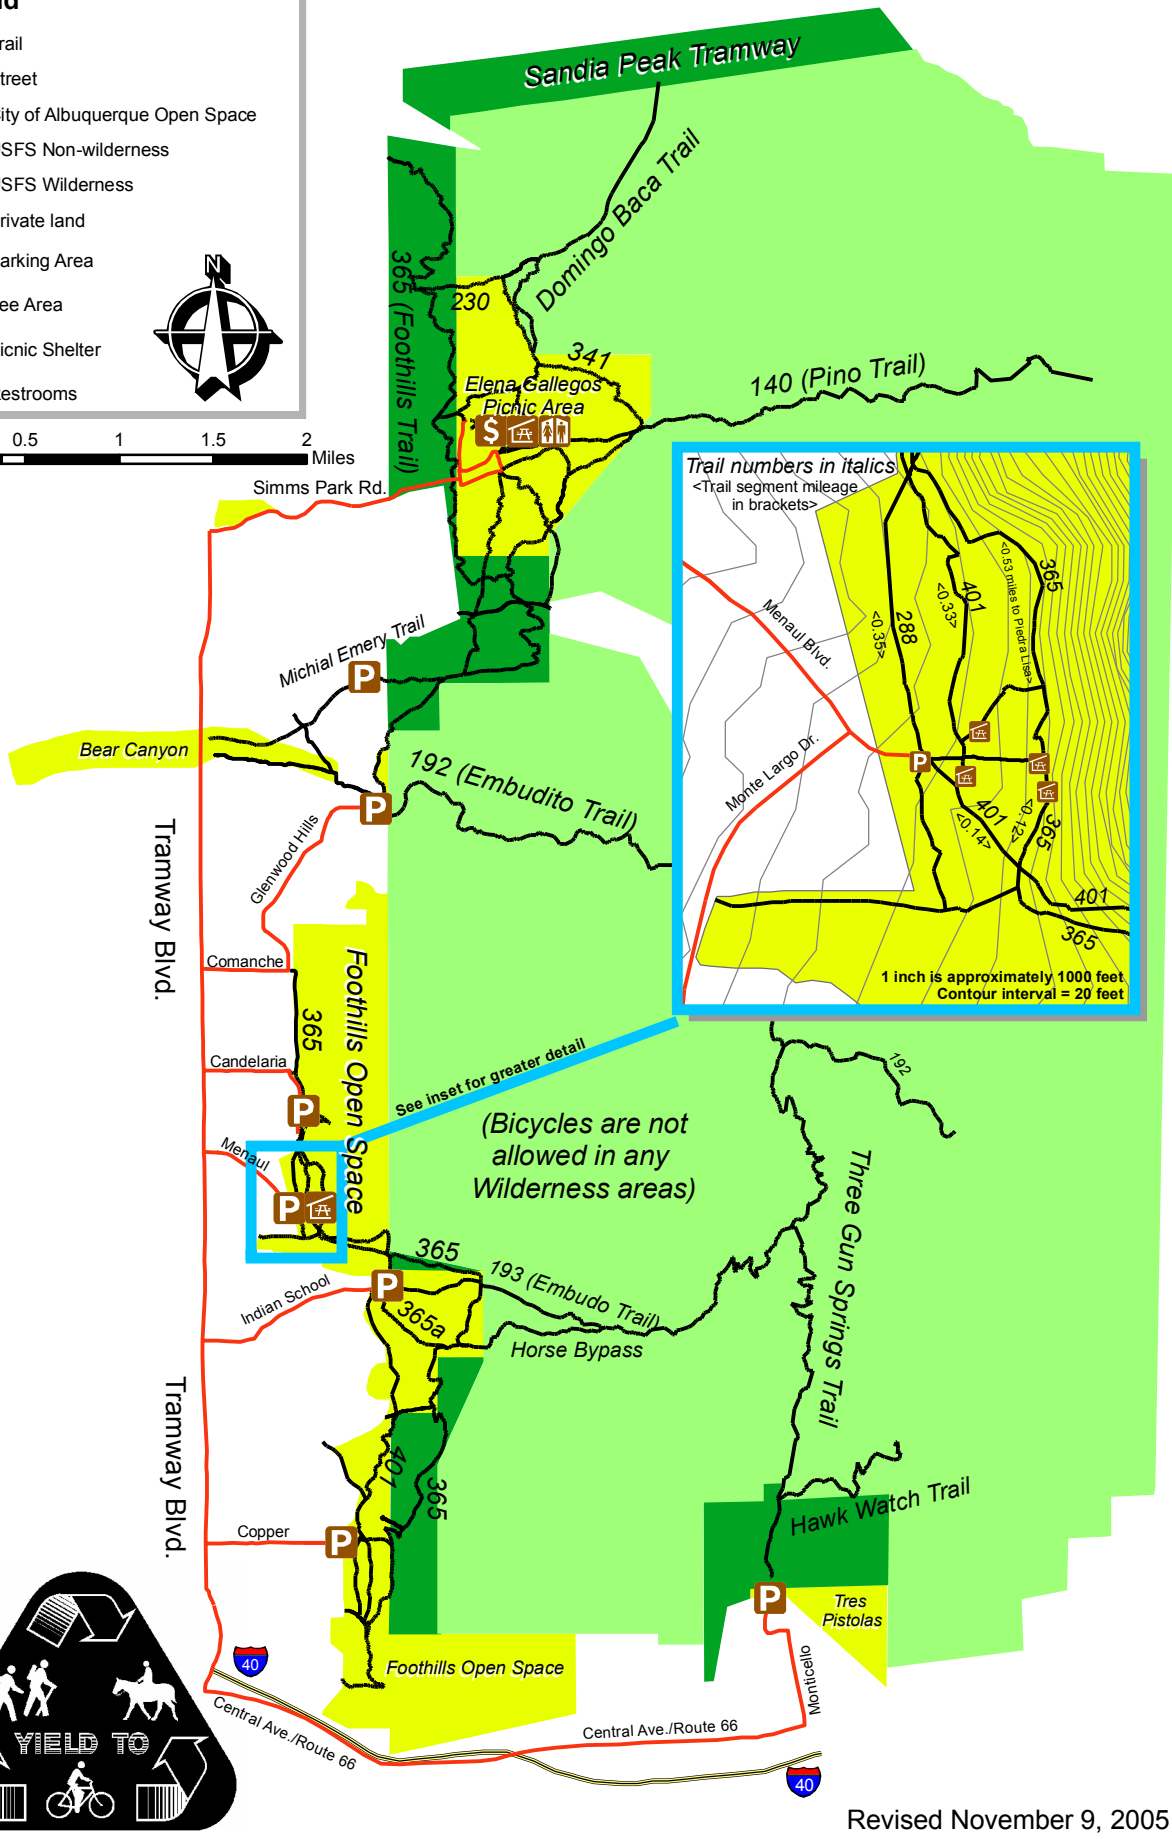

Albuquerque Open Space Foothills Trail Map - Menaul

Legend

- Trail
- Street
- City of Albuquerque Open Space
- USFS Non-wilderness
- USFS Wilderness
- Private land
- Parking Area
- Fee Area
- Picnic Shelter
- Restrooms

0 0.25 0.5 1 1.5 2 Miles

(Bicycles are not allowed in any Wilderness areas)